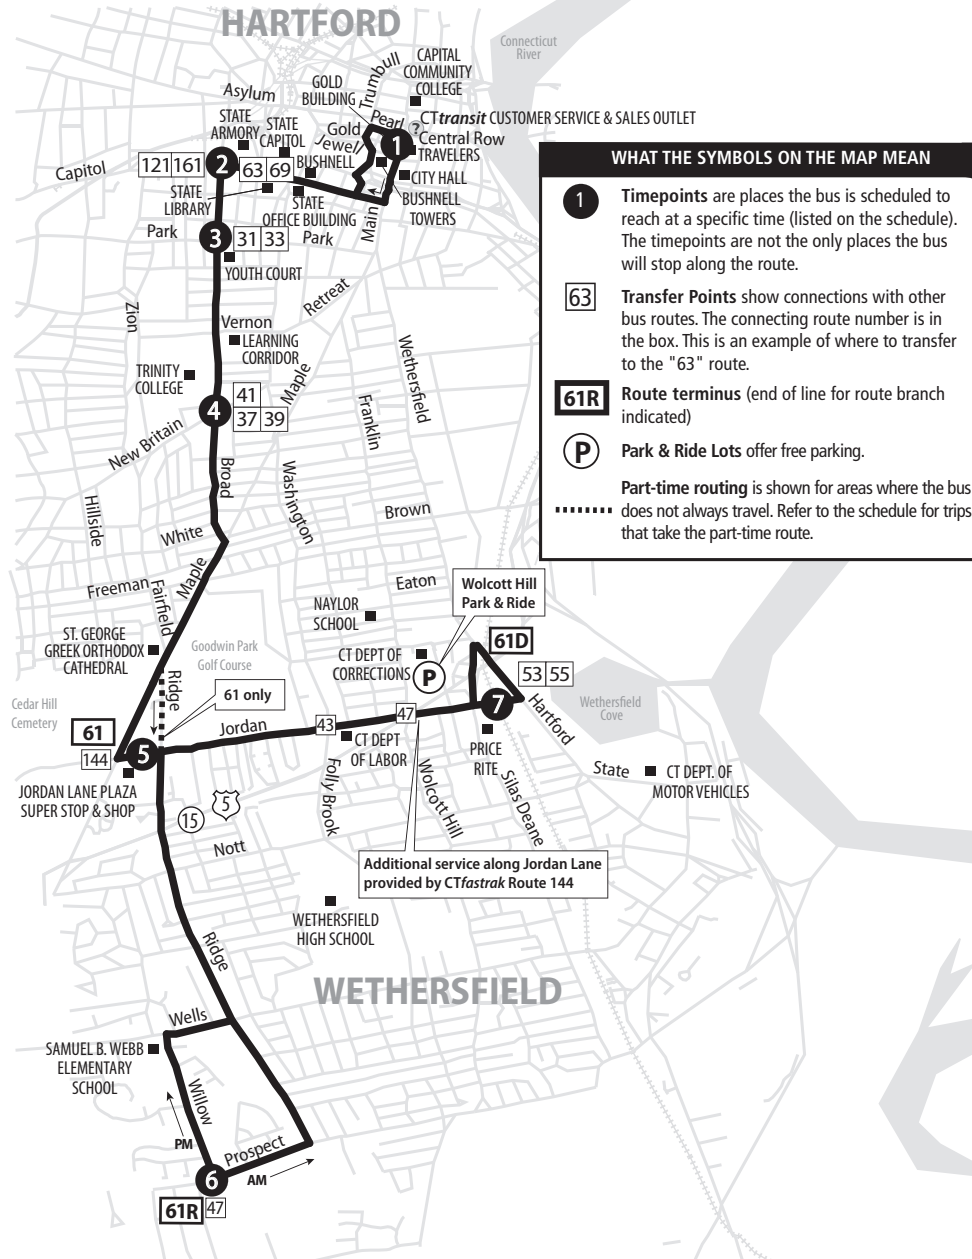

61 BROAD STREET

Bus Schedule Effective December 4, 2016

- 61** Jordan lane
- 61R** Ridge Road
- 61D** Silas Deane Highway

TRANSFER POLICY

Free transfers are valid for unlimited rides on local CTtransit & CTfastrak buses, going in any direction, for two hours from time issued, until printed time and date of expiration. A transfer is issued at the time the fare is paid upon boarding.

Transfer is free from an express bus to a local bus. To transfer from a local bus to an express bus, the local fare is deducted from the express cash fare.

KEY

- TICKET VENDING MACHINE
- CTtransit CUSTOMER SERVICE & SALES OUTLET
- FREE DASH SHUTTLE BUS STOP 7am-7pm Weekdays
- LOCAL OR EXPRESS BUS STOP
- CTfastrak BUS STOP