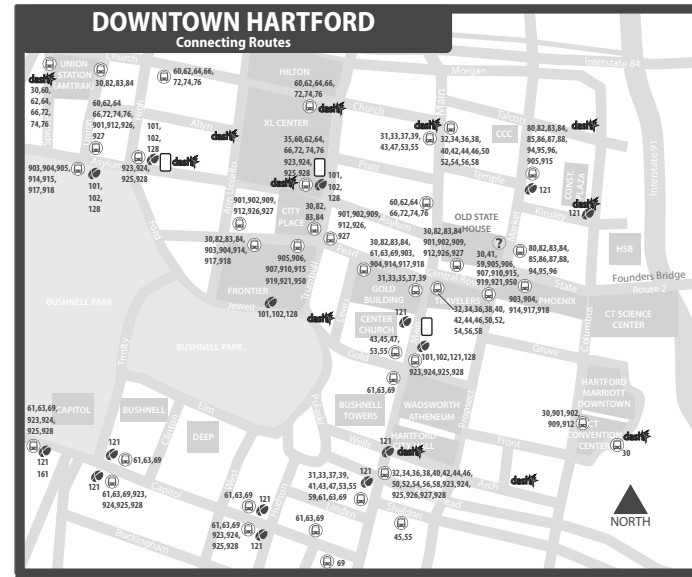

61 BROAD STREET

Bus Schedule Effective December 4, 2016

- 61** Jordan lane
- 61R** Ridge Road
- 61D** Silas Deane Highway

TRANSFER POLICY

Free transfers are valid for unlimited rides on local CTtransit & CTfastrak buses, going in any direction, for two hours from time issued, until printed time and date of expiration. A transfer is issued at the time the fare is paid upon boarding.

Transfer is free from an express bus to a local bus. To transfer from a local bus to an express bus, the local fare is deducted from the express cash fare.

KEY

- TICKET VENDING MACHINE
- CTtransit CUSTOMER SERVICE & SALES OUTLET
- FREE DASH SHUTTLE BUS STOP 7am-7pm Weekdays
- LOCAL OR EXPRESS BUS STOP
- CTfastrak BUS STOP